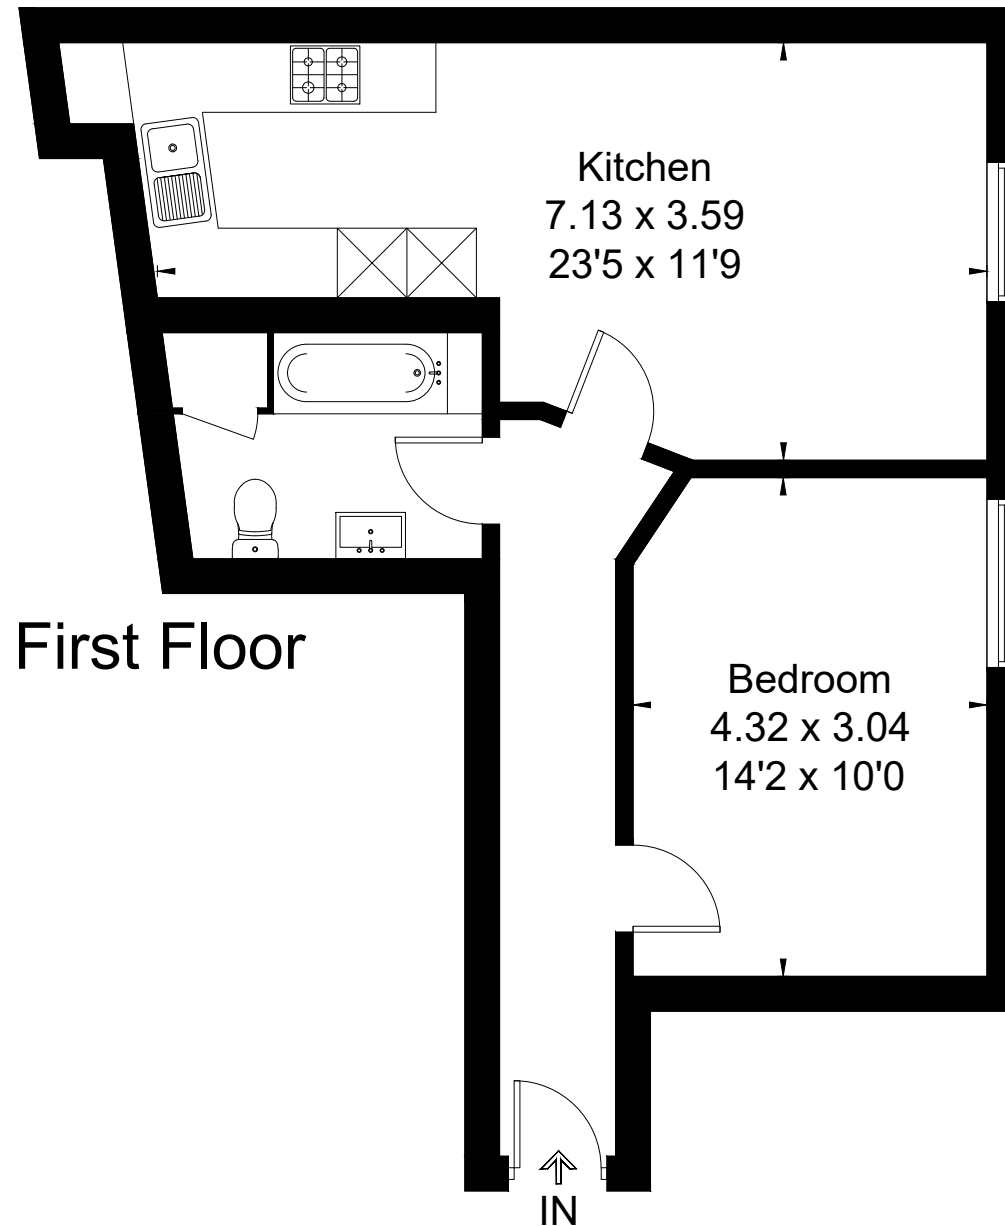

Approximate Floor Area = 48.9 sq m / 526 sq ft

This floor plan has been drawn in accordance with RICS Property Measurement 2nd edition.

All measurements, including the floor area, are approximate and for illustrative purposes only. @fourwalls-group.com #106633